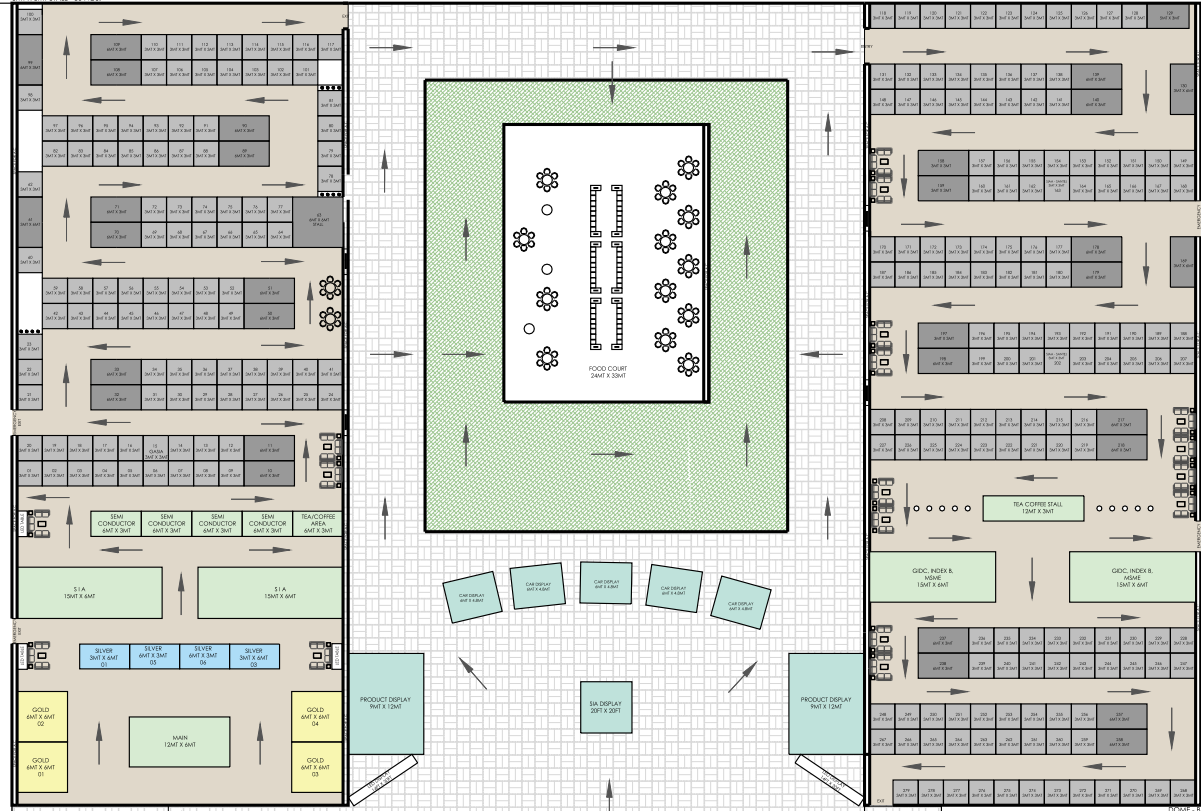

DOME - A

DOME - B

EXHIBITOR'S
PARKING
100FT X 570FT

VISITOR'S
PARKING
100FT X 570FT

SERVICE AREA

SERVICE AREA

VIP PARKING
126FT X 206FT

EVENT MANAGE BY :
PAGE 3
events